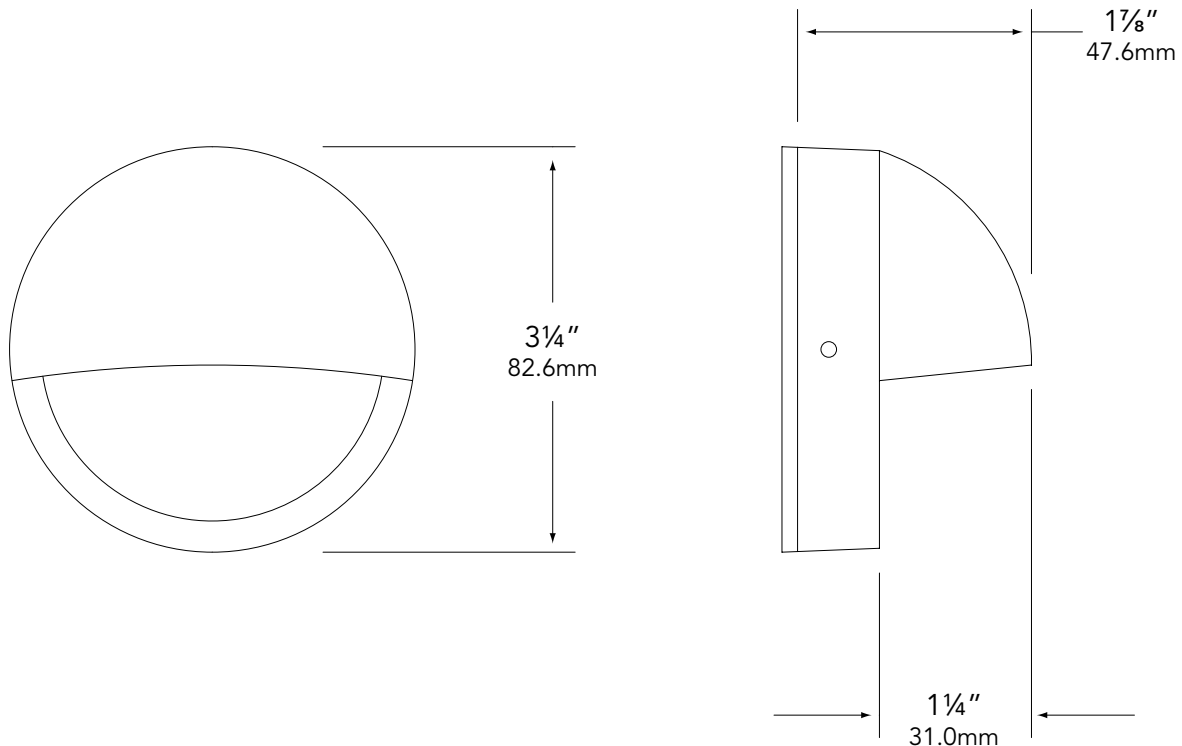

HOUSING:

Die-cast, copper-free, aluminum housing.

FINISH:

Durable powder coat finish available in Black, Architectural Bronze, Dark Bronze, Granite, White, Architectural Brick, Light Bronze, Special Bronze, Glossy Gray, Rust, Hunter Green, Weathered Bronze, Weathered Iron, Graphite Metallic, Verde, Pewter, Mocha and Olde Finish. Custom Powder coat finishes available on request.

SOCKET/LAMP HOLDER:

Top grade ceramic socket with nickel contacts, stainless steel springs, & Teflon-jacketed wire leads.

LENS:

Frosted tempered, shock & heat-resistant soda-lime glass lens.

LAMP TYPE:

- T3 – 20W maximum. LN-10 T3 Halogen (10W) Standard.
- LED T3 - 2.5W. LNT3-2.5-W-D-LED

MOUNTING:

Surface mounting plate included, no recessed box required.

FASTENERS:

All fasteners are stainless steel.

WIRING:

Provided with a three-foot pigtail of 18-2 SPT1 UV resistant cable & underground connectors for a secure connection to the supply cable.

CERTIFICATION:

UL Listed to U.S. & Canadian safety standards for low voltage landscape luminaires (UL 1838). The maximum wattages allowed by Underwriters Laboratories (UL) for the U.S. & Canadian markets may vary. Maximum wattages specified are Underwriters Laboratories U.S. standard. Please contact Vista for any questions about the maximum wattages allowed by UL Canadian standards.

All Vista luminaires are **MADE IN THE U.S.A.**

DIMENSIONS:

Vista Professional Outdoor Lighting reserves the right to modify the design and/or construction of the fixture shown without further notification.