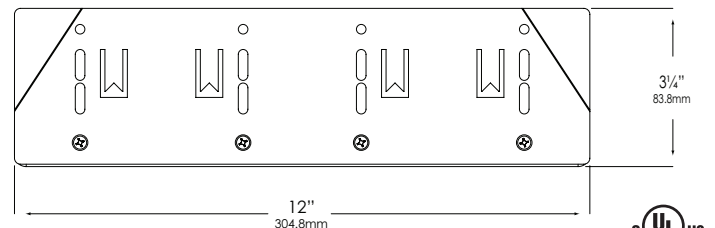

CHASSIS:

Stainless Steel

FLANGE PLATE:

Stainless Steel

HOUSING:

Aluminum, Stainless Steel, Brass, or Copper

FINISH:

Polyester powder-coat finish available in Black, Verde, Architectural Brick, Architectural Bronze, Light Bronze, Dark Bronze, Granite, Pewter, Terracotta, Rust, Hunter Green, Mocha, Weathered Bronze, Weathered Iron, and White. Also, natural copper, stainless steel, natural brass, and Olde brass.

SOCKET/LAMP HOLDER:

Top grade Noryl polymer socket with phosphor bronze contacts and PVC-jacketed wire leads. Stainless steel lamp holder.

LAMP TYPE:

LNX-10 T3.5 Xenon(10W) Standard, 20W Max

LENS:

High-impact, textured, Tuffak® lens for superior light distribution.

WIRING:

Provided with a five-foot pigtail of 18-2 SPT1 UV resistant cable & underground connectors for a secure connection to supply cable.

CERTIFICATION:

UL Listed to U.S. & Canadian safety standards for low voltage landscape luminaires (UL 1838). The maximum wattages allowed by Underwriters Laboratories (UL) for the U.S. & Canadian markets may vary. Maximum wattages specified are Underwriters Laboratories U.S. standard. Please contact Vista for any questions about the maximum wattages allowed by UL Canadian standards.

All Vista luminaires are **MADE IN U.S.A.**

This fixture is also available as a LED luminaire. Please refer to LED Specification Sheet - 4261-LED.

DIMENSIONS:

Vista Professional Outdoor Lighting reserves the right to modify the design and/or construction of the fixture shown without further notification.