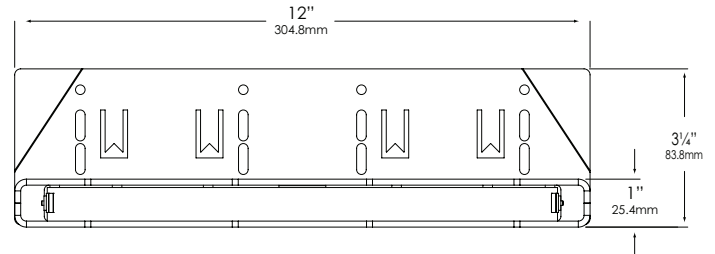

CHASSIS:

Stainless Steel

FLANGE PLATE:

Stainless Steel

HOUSING:

Aluminum, Stainless Steel, Brass, or Copper

FINISH:

Polyester powder-coat finish available in Black, Verde, Architectural Brick, Architectural Bronze, Light Bronze, Dark Bronze, Granite, Pewter, Terracotta, Rust, Hunter Green, Mocha, Weathered Bronze, Weathered Iron, and White. Also, natural copper, stainless steel, natural brass, and Olde brass.

SOCKET/LAMP HOLDER:

Top grade Noryl polymer socket with phosphor bronze contacts and PVC-jacketed wire leads. Stainless steel lamp holder.

LAMP TYPE:

LNX-10 T3.5 Xenon(10W) Standard, 20W Max

LENS:

High-impact, textured, Tuffak® lens for superior light distribution.

WIRING:

Provided with a five-foot pigtail of 18-2 SPT1 UV resistant cable & underground connectors for a secure connection to supply cable.

CERTIFICATION:

UL Listed to U.S. & Canadian safety standards for low voltage landscape luminaires (UL 1838). The maximum wattages allowed by Underwriters Laboratories (UL) for the U.S. & Canadian markets may vary. Maximum wattages specified are Underwriters Laboratories U.S. standard. Please contact Vista for any questions about the maximum wattages allowed by UL Canadian standards.

All Vista luminaires are **MADE IN U.S.A.**

This fixture is also available as a LED luminaire. Please refer to LED Specification Sheet - 4261-LED.

DIMENSIONS:

Vista Professional Outdoor Lighting reserves the right to modify the design and/or construction of the fixture shown without further notification.