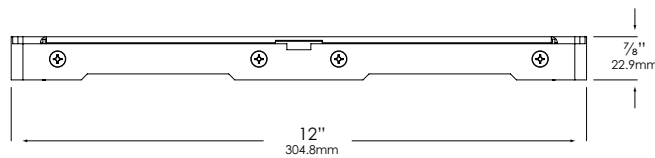

CHASSIS:

Stainless Steel

FLANGE PLATE:

Stainless Steel

HOUSING:

Aluminum, Stainless Steel, Brass, or Copper

FINISH:

Polyester powder-coat finish available in Black, Verde, Architectural Brick, Architectural Bronze, Light Bronze, Dark Bronze, Granite, Pewter, Terracotta, Rust, Hunter Green, Mocha, Weathered Bronze, Weathered Iron, and White. Also, natural copper, stainless steel, natural brass, and Olde brass.

SOCKET/LAMP HOLDER:

Top grade Noryl polymer socket with phosphor bronze contacts and PVC-jacketed wire leads. Stainless steel lamp holder.

LAMP TYPE:

LNX-10 T3.5 Xenon(10W) Standard, 20W Max

LENS:

High-impact, textured, Tuffak® lens for superior light distribution.

WIRING:

Provided with a five-foot pigtail of 18-2 SPT1 UV resistant cable & underground connectors for a secure connection to supply cable.

CERTIFICATION:

UL Listed to U.S. & Canadian safety standards for low voltage landscape luminaires (UL 1838). The maximum wattages allowed by Underwriters Laboratories (UL) for the U.S. & Canadian markets may vary. Maximum wattages specified are Underwriters Laboratories U.S. standard. Please contact Vista for any questions about the maximum wattages allowed by UL Canadian standards.

All Vista luminaires are **MADE IN U.S.A.**

This fixture is also available as a LED luminaire. Please refer to LED Specification Sheet - 4261-LED.

DIMENSIONS:

Vista Professional Outdoor Lighting reserves the right to modify the design and/or construction of the fixture shown without further notification.