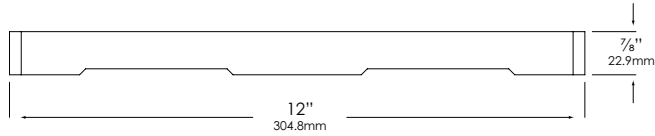

CHASSIS:

Stainless Steel

FLANGE PLATE:

Stainless Steel

HOUSING:

Aluminum, Stainless Steel, Brass, or Copper

FINISH:

Polyester powder-coat finish available in Black, Verde, Architectural Brick, Architectural Bronze, Light Bronze, Dark Bronze, Granite, Pewter, Terracotta, Rust, Hunter Green, Mocha, Weathered Bronze, Weathered Iron, and White. Also, natural copper, stainless steel, natural brass, and Olde brass.

SOCKET/LAMP HOLDER:

Top grade Noryl polymer socket with phosphor bronze contacts and PVC-jacketed wire leads. Stainless steel lamp holder.

LAMP TYPE:

LNX-10 T3.5 Xenon(10W) Standard, 20W Max

LENS:

High-impact, textured, Tuffak® lens for superior light distribution.

WIRING:

Provided with a five-foot pigtail of 18-2 SPT1 UV resistant cable & underground connectors for a secure connection to supply cable.

CERTIFICATION:

UL Listed to U.S. & Canadian safety standards for low voltage landscape luminaires (UL 1838). The maximum wattages allowed by Underwriters Laboratories (UL) for the U.S. & Canadian markets may vary. Maximum wattages specified are Underwriters Laboratories U.S. standard. Please contact Vista for any questions about the maximum wattages allowed by UL Canadian standards.

All Vista luminaires are **MADE IN U.S.A.**

This fixture is also available as a LED luminaire. Please refer to LED Specification Sheet - 4261-LED.

DIMENSIONS:

Vista Professional Outdoor Lighting reserves the right to modify the design and/or construction of the fixture shown without further notification.