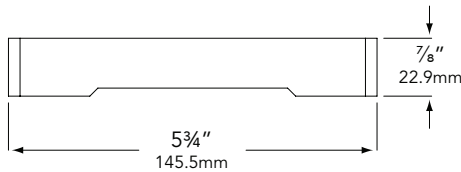

CHASSIS:

Stainless Steel

FLANGE PLATE:

Stainless Steel

HOUSING:

Aluminum, Stainless Steel, Brass, or Copper

FINISH:

Polyester powder-coat finish available in Black, Verde, Architectural Brick, Architectural Bronze, Light Bronze, Dark Bronze, Granite, Pewter, Terracotta, Rust, Hunter Green, Mocha, Weathered Bronze, Weathered Iron, and White. Also, natural copper, stainless steel, natural brass, and Olde brass.

SOCKET/LAMP HOLDER:

Top grade Noryl polymer socket with phosphor bronze contacts and PVC-jacketed wire leads.

Stainless steel lamp holder.

LAMP TYPE:

LNx-10 T3.5 Xenon(10W) Standard, 10W Max

LENS:

High-impact, textured, Tuffak® lens for superior light distribution.

WIRING:

Provided with a five-foot pigtail of 18-2 SPT1 UV resistant cable & underground connectors for a secure connection to supply cable.

CERTIFICATION:

UL Listed to U.S. & Canadian safety standards for low voltage landscape luminaires (UL 1838). The maximum wattages allowed by Underwriters Laboratories (UL) for the U.S. & Canadian markets may vary. Maximum wattages specified are Underwriters Laboratories U.S. standard. Please contact Vista for any questions about the maximum wattages allowed by UL Canadian standards.

All Vista luminaires are **MADE IN U.S.A.**

This fixture is also available as a LED luminaire. Please refer to LED Specification Sheet - 4260-LED.

DIMENSIONS:

Vista Professional Outdoor Lighting reserves the right to modify the design and/or construction of the fixture shown without further notification.