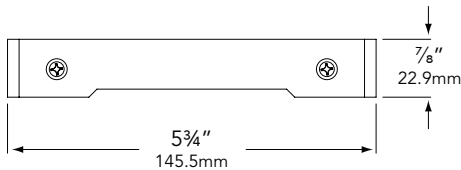

CHASSIS:

Stainless Steel

FLANGE PLATE:

Stainless Steel

HOUSING:

Aluminum, Stainless Steel, Brass, or Copper

FINISH:

Polyester powder-coat finish available in Black, Verde, Architectural Brick, Architectural Bronze, Light Bronze, Dark Bronze, Granite, Pewter, Terracotta, Rust, Hunter Green, Mocha, Weathered Bronze, Weathered Iron, and White. Also, natural copper, stainless steel, natural brass, and Olde brass.

SOCKET/LAMP HOLDER:

Top grade Noryl polymer socket with phosphor bronze contacts and PVC-jacketed wire leads.

Stainless steel lamp holder.

LAMP TYPE:

LNx-10 T3.5 Xenon(10W) Standard, 10W Max

LENS:

High-impact, textured, Tuffak® lens for superior light distribution.

WIRING:

Provided with a five-foot pigtail of 18-2 SPT1 UV resistant cable & underground connectors for a secure connection to supply cable.

CERTIFICATION:

UL Listed to U.S. & Canadian safety standards for low voltage landscape luminaires (UL 1838). The maximum wattages allowed by Underwriters Laboratories (UL) for the U.S. & Canadian markets may vary. Maximum wattages specified are Underwriters Laboratories U.S. standard. Please contact Vista for any questions about the maximum wattages allowed by UL Canadian standards.

All Vista luminaires are **MADE IN U.S.A.**

This fixture is also available as a LED luminaire. Please refer to LED Specification Sheet - 4260-LED.

DIMENSIONS:

Vista Professional Outdoor Lighting reserves the right to modify the design and/or construction of the fixture shown without further notification.