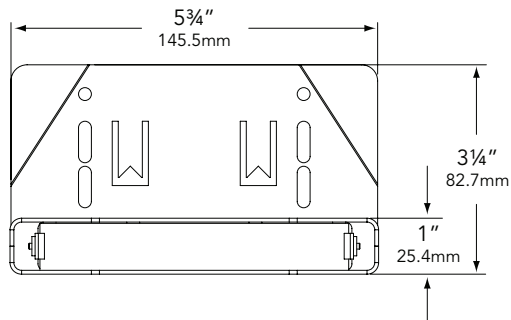

CHASSIS:

Stainless Steel

FLANGE PLATE:

Stainless Steel

HOUSING:

Aluminum, Stainless Steel, Brass, or Copper

FINISH:

Polyester powder-coat finish available in Black, Verde, Architectural Brick, Architectural Bronze, Light Bronze, Dark Bronze, Granite, Pewter, Terracotta, Rust, Hunter Green, Mocha, Weathered Bronze, Weathered Iron, and White. Also, natural copper, stainless steel, natural brass, and Olde brass.

SOCKET/LAMP HOLDER:

Top grade Noryl polymer socket with phosphor bronze contacts and PVC-jacketed wire leads.

Stainless steel lamp holder.

LAMP TYPE:

LNx-10 T3.5 Xenon(10W) Standard, 10W Max

LENS:

High-impact, textured, Tuffak® lens for superior light distribution.

WIRING:

Provided with a five-foot pigtail of 18-2 SPT1 UV resistant cable & underground connectors for a secure connection to supply cable.

CERTIFICATION:

UL Listed to U.S. & Canadian safety standards for low voltage landscape luminaires (UL 1838). The maximum wattages allowed by Underwriters Laboratories (UL) for the U.S. & Canadian markets may vary. Maximum wattages specified are Underwriters Laboratories U.S. standard. Please contact Vista for any questions about the maximum wattages allowed by UL Canadian standards.

All Vista luminaires are **MADE IN U.S.A.**

This fixture is also available as a LED luminaire. Please refer to LED Specification Sheet - 4260-LED.

DIMENSIONS:

Vista Professional Outdoor Lighting reserves the right to modify the design and/or construction of the fixture shown without further notification.