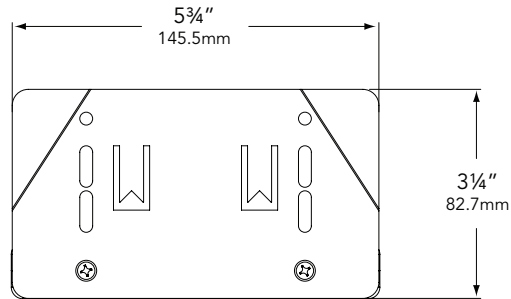

CHASSIS:

Stainless Steel

FLANGE PLATE:

Stainless Steel

HOUSING:

Aluminum, Stainless Steel, Brass, or Copper

FINISH:

Polyester powder-coat finish available in Black, Verde, Architectural Brick, Architectural Bronze, Light Bronze, Dark Bronze, Granite, Pewter, Terracotta, Rust, Hunter Green, Mocha, Weathered Bronze, Weathered Iron, and White. Also, natural copper, stainless steel, natural brass, and Olde brass.

SOCKET/LAMP HOLDER:

Top grade Noryl polymer socket with phosphor bronze contacts and PVC-jacketed wire leads.

Stainless steel lamp holder.

LAMP TYPE:

LNx-10 T3.5 Xenon(10W) Standard, 10W Max

LENS:

High-impact, textured, Tuffak® lens for superior light distribution.

WIRING:

Provided with a five-foot pigtail of 18-2 SPT1 UV resistant cable & underground connectors for a secure connection to supply cable.

CERTIFICATION:

UL Listed to U.S. & Canadian safety standards for low voltage landscape luminaires (UL 1838). The maximum wattages allowed by Underwriters Laboratories (UL) for the U.S. & Canadian markets may vary. Maximum wattages specified are Underwriters Laboratories U.S. standard. Please contact Vista for any questions about the maximum wattages allowed by UL Canadian standards.

All Vista luminaires are **MADE IN U.S.A.**

This fixture is also available as a LED luminaire. Please refer to LED Specification Sheet - 4260-LED.

DIMENSIONS:

Vista Professional Outdoor Lighting reserves the right to modify the design and/or construction of the fixture shown without further notification.