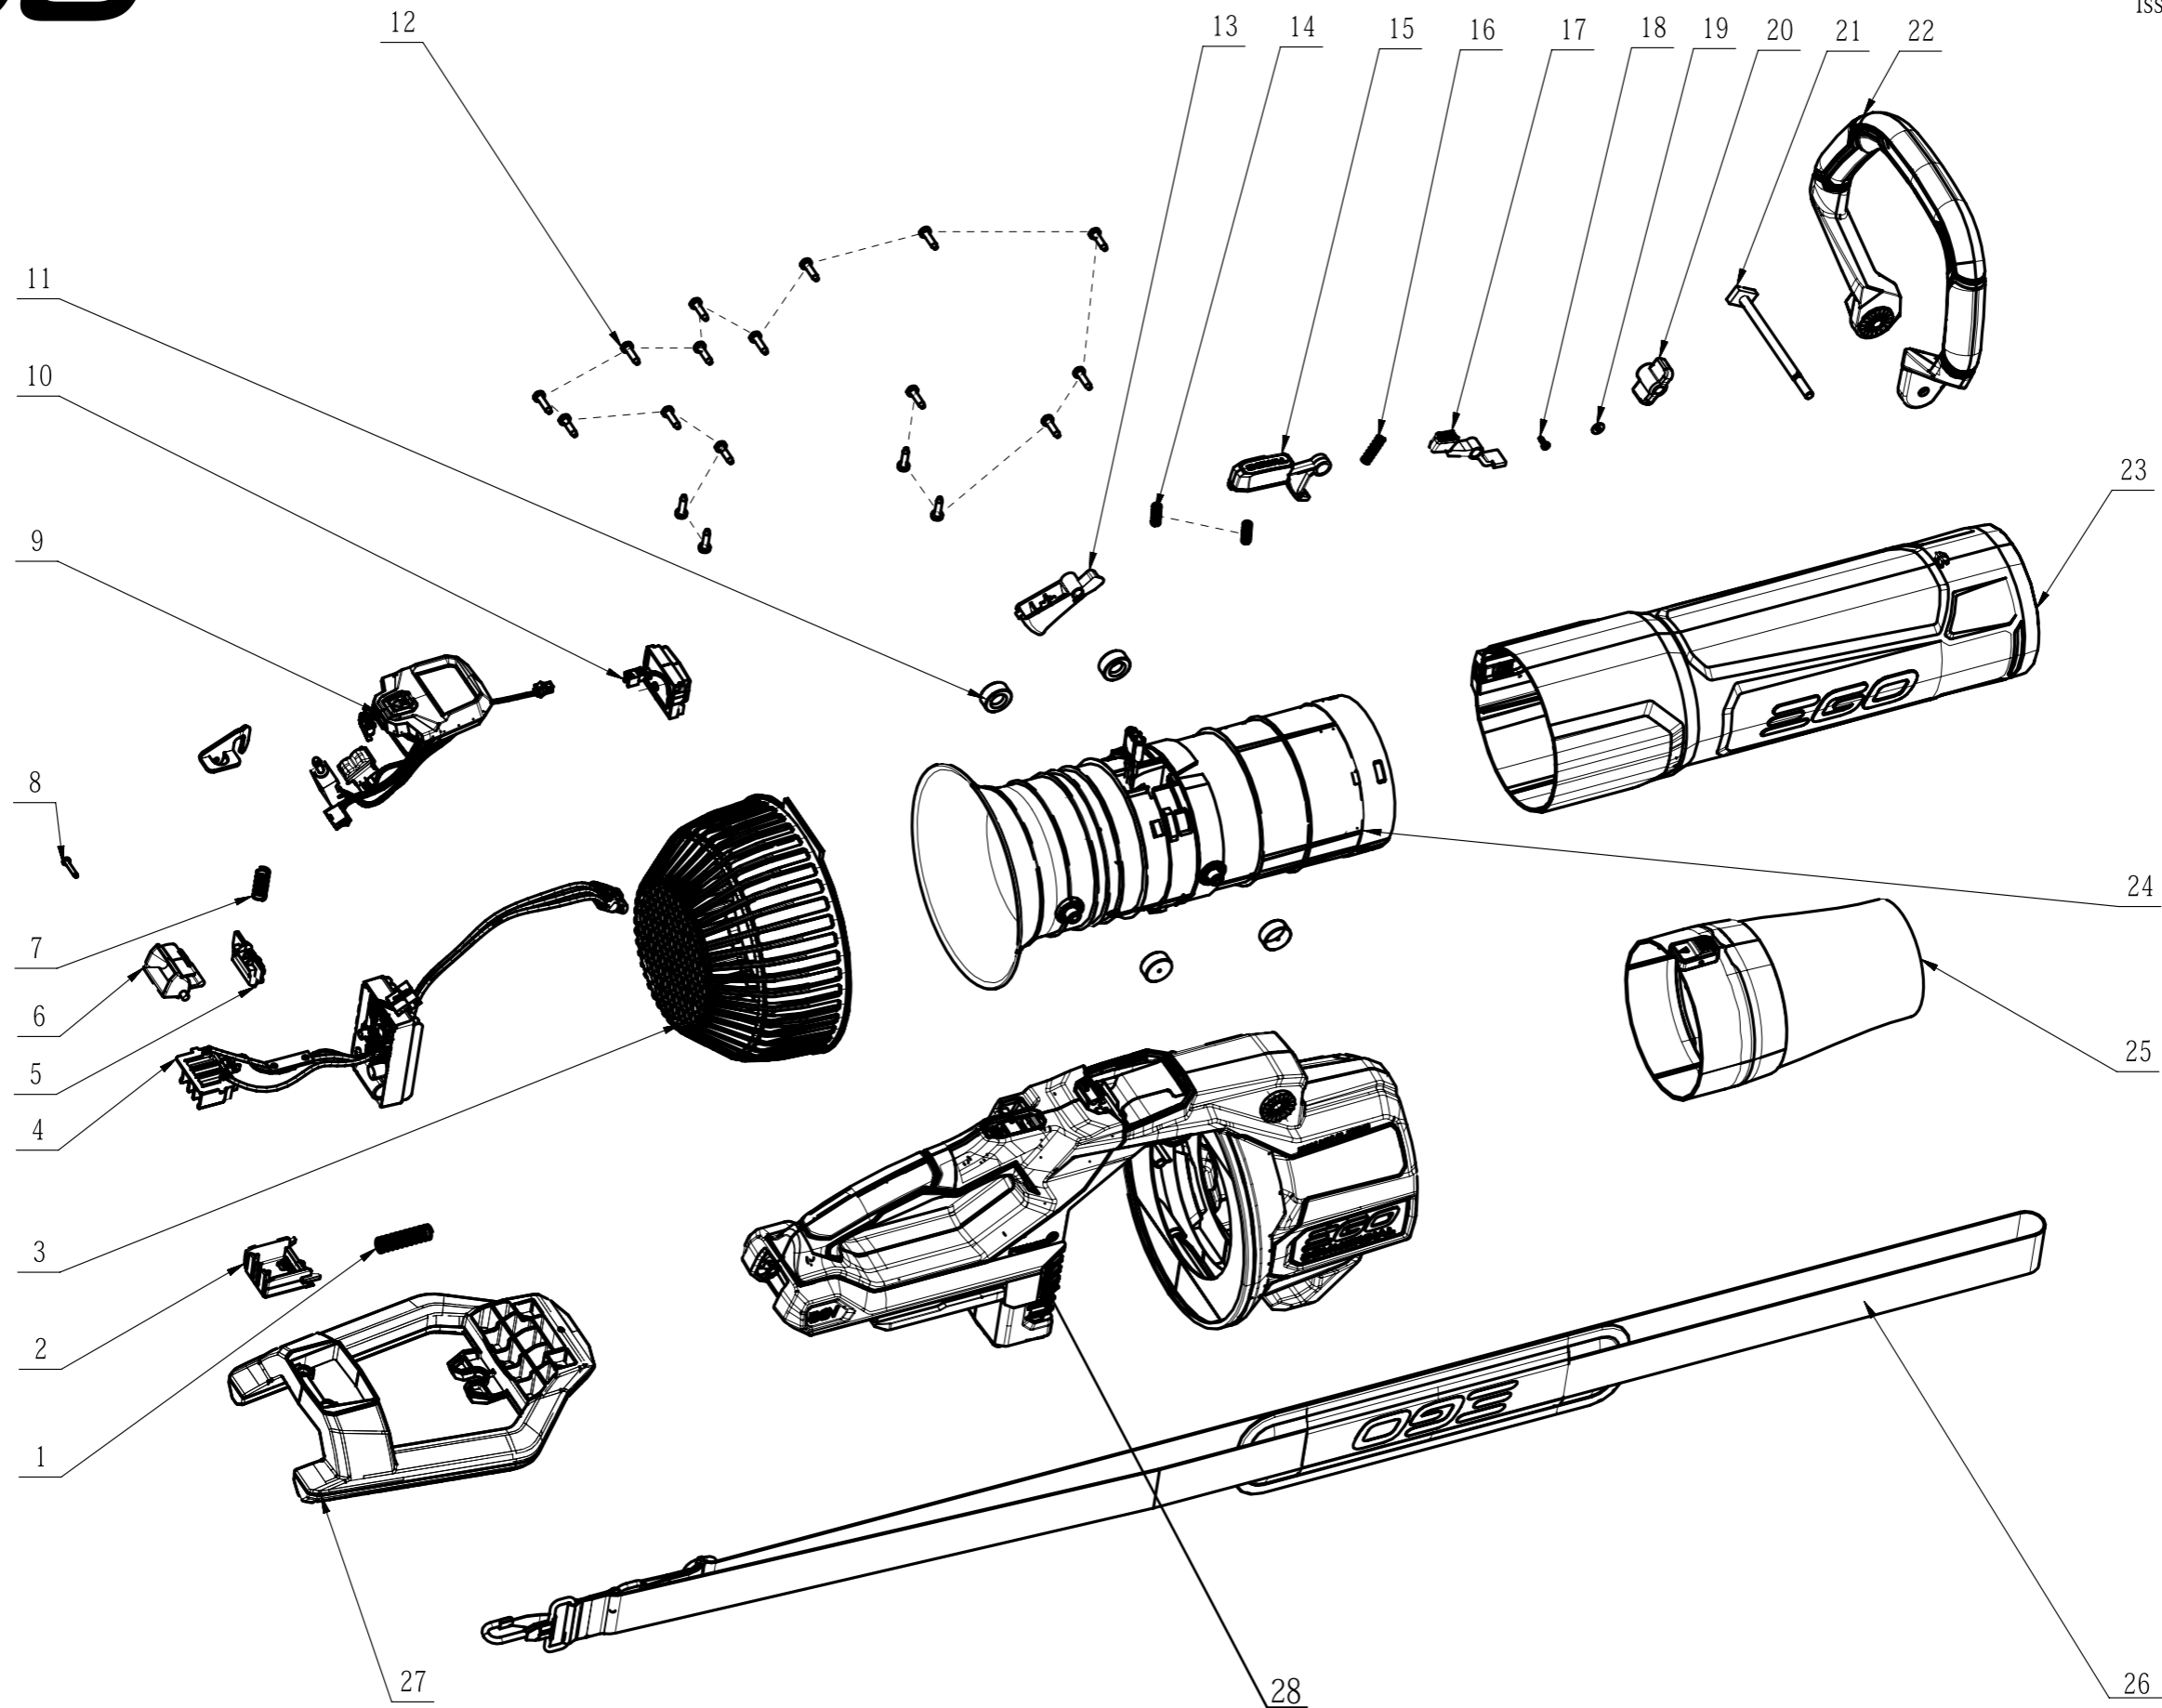

Product Description: Handheld Blower  
Model Number: LBX1000  
Service Item Number: F820054001S01  
Version: A  
Issue Date: 2024/08/06

## Service Part List\_LBX1000\_Version A

No.	Product Model#	Part Number	Description	Qty
1	LBX1000	3660818001	Compression Spring	1
2	LBX1000	3131427001	Sliding Block	1
3	LBX1000	3135474001	Fan Baffle	1
4	LBX1000	2832154001	Control Electric Assembly	1
5	LBX1000	3127497001	Power Pack Button	1
6	LBX1000	3127498001	Power Pack Button	1
7	LBX1000	3660013001	Spring1	1
8	LBX1000	5610274003	Self Tapping Screw	1
9	LBX1000	2832159001	LCD Electric Assembly	1
10	LBX1000	2832152001	LED Electric Assembly	1
11	LBX1000	5650519001	Rubber Gasket	4
12	LBX1000	5620479001	Screw	18
13	LBX1000	3133622001	Trigger	1
14	LBX1000	3660088003	Knob-reset Spring	2
15	LBX1000	3135478001	Boost Button	1
16	LBX1000	3667889001	Knob-reset Spring	1
17	LBX1000	3135516001	Cruise Button	1
18	LBX1000	5610010009	Tapping Screw	1
19	LBX1000	5650652001	Plain Washer	1
20	LBX1000	5630526001	Wing Nut	1
21	LBX1000	2851088001	Handle Lever Set	1
22	LBX1000	2851087001	Auxiliary Handle Set	1
23	LBX1000	2851089001	Blower Tube Assembly	1
24	LBX1000	2851179001	Ducted Set	1
25	LBX1000	2851091001	Cone Nozzle Assembly	1
26	LBX1000	3800111001	Harness	1
27	LBX1000	3135541003	Base	1
28	LBX1000	3900868002	Handle Assembly	1