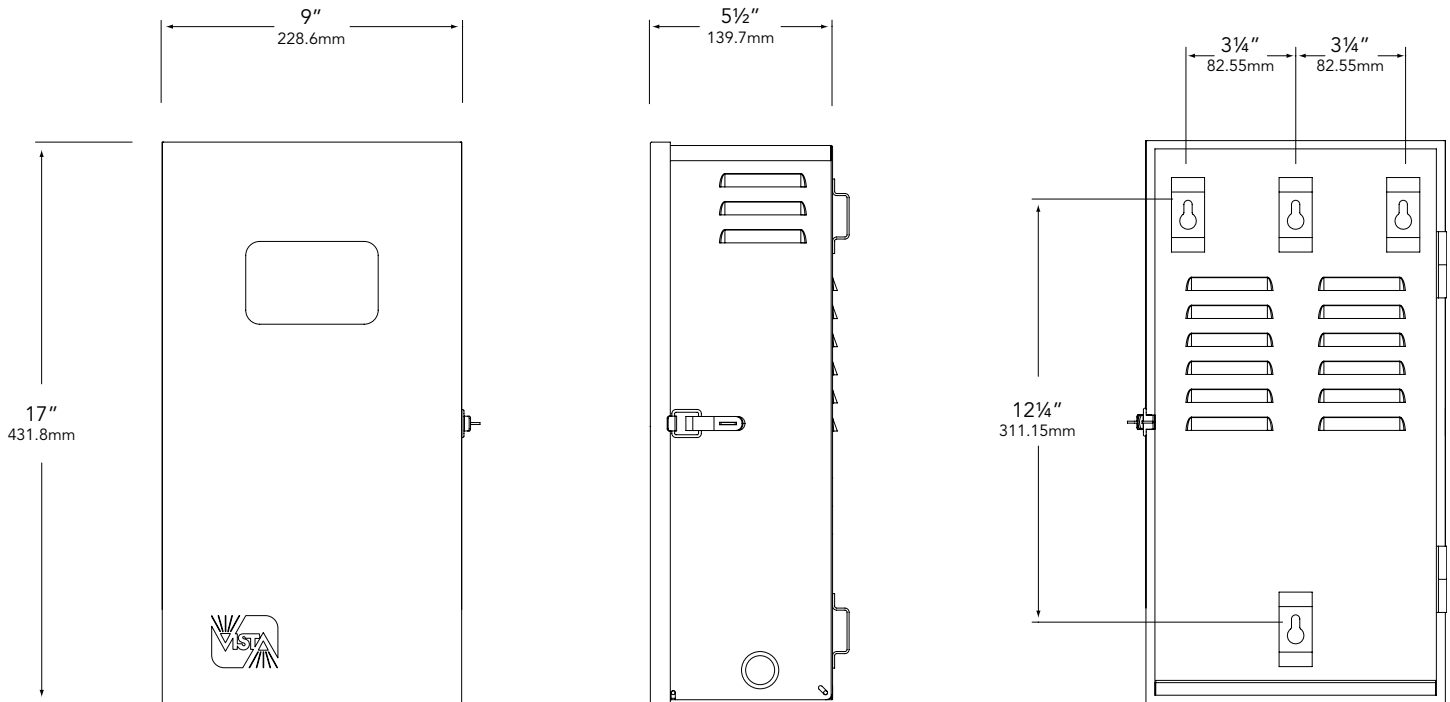

Model:

Project:

SPECIFICATION SHEET

Model MT (Multi-Tap) • Landscape Series • Transformers

TRANSFORMER SPECIFICATIONS:

EXTERIOR CONSTRUCTION:

20-gauge polished, top-grade domestic, 304 stainless steel.

NEMA ENCLOSURE RATING: 3R

FINISH:

Polished stainless steel with Smudge-Free clear powder-coat.

TRANSFORMER CHARACTERISTICS:

Available Power Ratings: 300, 600, 900, and 1200 Watts

Primary Voltage: 120 Volts (Also available in 208V, 230V or 277V, 50 or 60 cycle - Special order only.)

Secondary Voltage: 11, 12, 13, 14, and 15 Volts

Fully grounded and isolated with encapsulated core and coil.

TERMINALS:

Extra-large terminal strip for multiple low voltage cable connections. A separate 120-volt terminal strip for easy hard-wiring and accessory terminal strip for easy installation of external switching devices also included.

PRIMARY PROTECTION:

Auto thermal shut-off.

SECONDARY PROTECTION:

Resettable high performance magnetic circuit breaker.

WIRING:

6-foot, heavy-gauge, grounded, water-resistant power cord with integrally molded plug.

CERTIFICATION:

UL Listed to U.S. and Canadian safety standards for landscape lighting transformers (UL 1838). Pool & Spa Ready - Suitable for Use with Submersible Luminaires or Submersible Pumps (power cord must be shortened to a 3-foot maximum length - see Installation Instructions).

All Vista transformers are **MADE IN THE U.S.A.**

DIMENSIONS:

Vista Professional Outdoor Lighting reserves the right to modify the design and/or construction of the fixture shown without further notification.