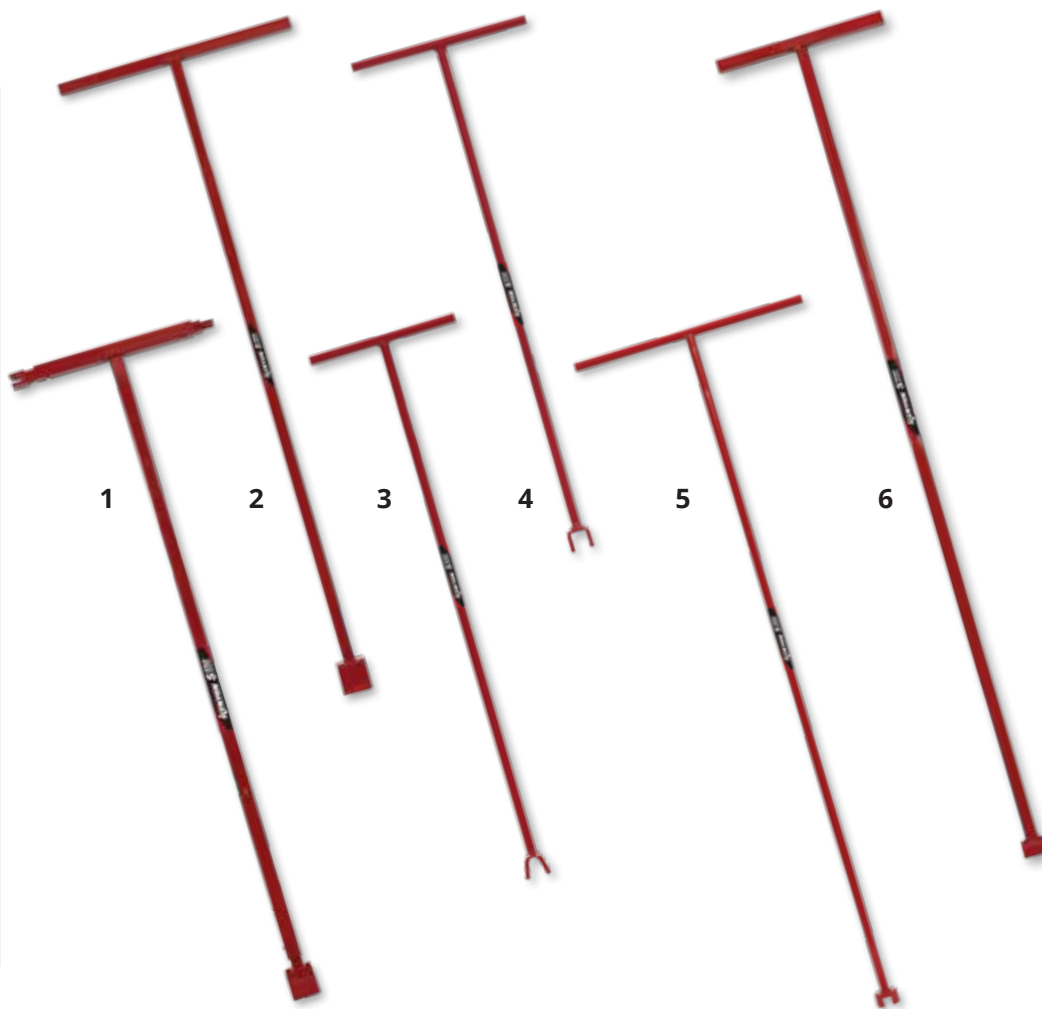

# IRRIGATION - VALVE KEYS & WRENCHES

(A) 2" SQUARE KEY

(B) 1" VALVE KEY

(C) 1-1/8" METER KEY

(D) 1/2" METER KEY

TIP FOR #2

TIP FOR #3

TIP FOR #4