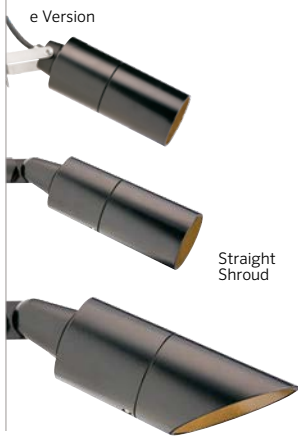

MD STANDARD PLUS

Fixture	Lamp	Compliance	Shroud Option	Finish
MD	LED20WFL 261 Lumen Lamp 4.0W/4.3VA	[blank] Mini-Mount included (UL)	[blank] 45° Angled Shroud	BZ DG WI FB SB
	LED35WFL 337 Lumen Lamp 5.0W/5.4VA	e Bracket Mount (CE)	SS 3" Straight Shroud	WG†† FW†† AL†† SV††
	LED50WFL 447 Lumen Lamp 6.0W/6.5VA			
	ZD35WFL 337 Lumen Lamp 5.0W/5.4VA Zone/ Dim with Luxor®			
	NL No Lamp			

ORDERING EXAMPLE: ▶ **MD-LED35WFL-SB** = FIXTURE-LAMP-FINISH

Dimensions

Length: 7.6" (193 mm)
Diameter: 2.9" (74 mm)
Lamp: MR-16
Lead: 10' (3 m)
Material: Aluminum

ACCESSORIES: Specify Separately

Name	Code	Name	Code	Name	Code
TreeBox	TB-XX**	Straight Coupling	COUP-XX**	Hex Baffle (MR-16)	250015260000
Mini J-Box	MJ-050-XX**	90° Elbow Fitting	ELBW-050-XX**	Solite Spread (MR-16)	250015240000
Wall Plate, 1-G	WP-1G-050-XX**	T-Mount Fitting	TMNT-050-XX**	Frosted Lens (MR-16)	250015170000
Wall Plate, Rnd	WP-RD-050-XX**	Straight Riser	YY-R-XX**	Recessor Ring (MR-16)	RRMR16
Mini-Mount	MM-050-XX				

Dimensions

Length: 10.7" (272 mm)
Diameter: 2.9" (74 mm)
Lamp: MR-16
Lead: 26' (8 m)
Material: Brass

ACCESSORIES: Specify Separately

Name	Code	Name	Code	Name	Code
Hex Baffle (MR-16)	250015260000	Solite Spread (MR-16)	250015240000	Frosted Lens (MR-16)	250015170000