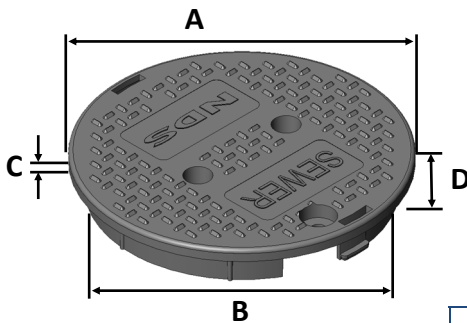

## 112BC

Series: Standard Series  
 Material: HDPE  
 Box Color: Green  
 Lid Color: Green  
 Lid Marking: Irrigation Control Valve  
 Box Weight: 2.07 lbs  
 Lid Weight: 0.75 lbs  
 Total Weight: 2.82 lbs  
 Load Rating:  
 Pedestrian & lawn care equipment

Includes:  
 5/16" Brass nut

**Made in the USA**

Mouse hole:  
 2 3/8" x 2 15/16"

Lid Dimensions	
A. Top diameter	9 1/2"
B. Bottom diameter	8 11/16"
C. Rim thickness	1/2"
D. Overall height	1 3/8"

Box Dimensions	
A. Top inside diameter	9 1/8"
B. Top outside diameter	9 11/16"
C. Bottom inside diameter	11 11/16"
D. Bottom outside diameter	12 13/16"
E. Height	9 15/16"