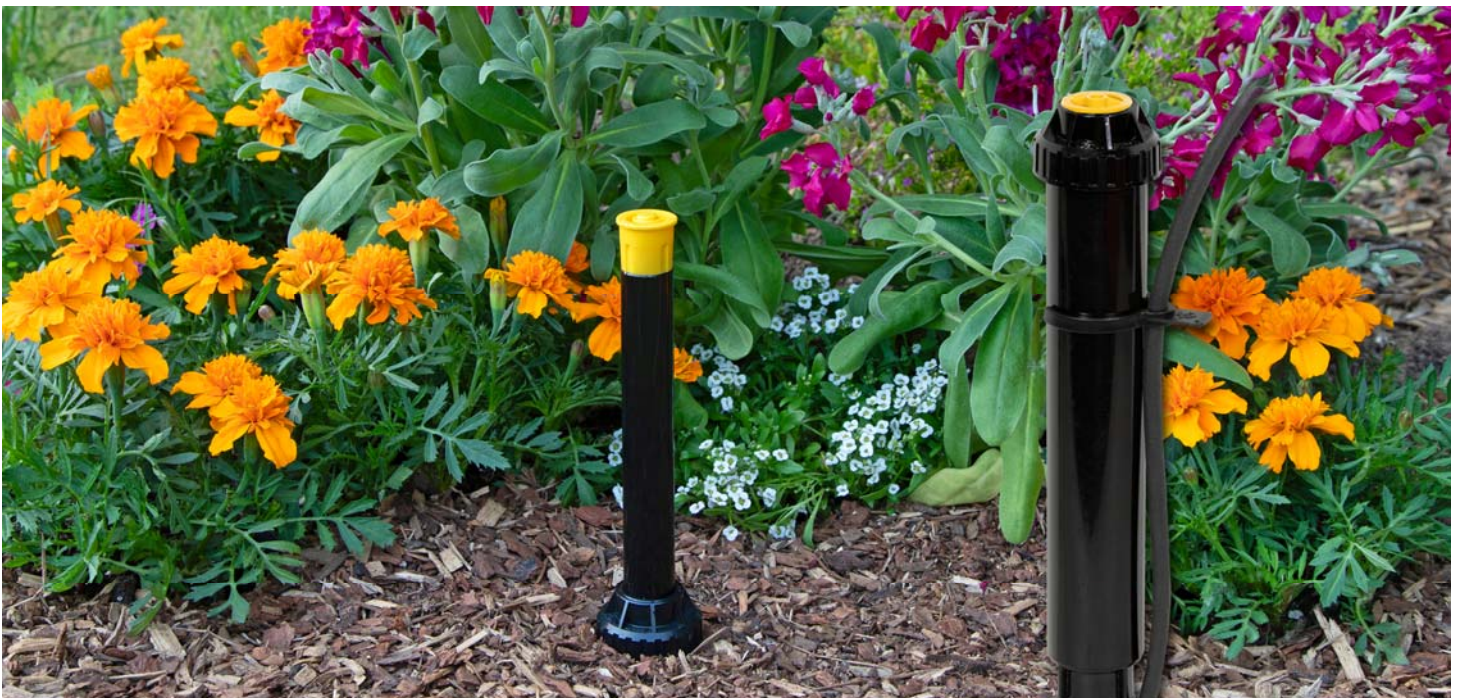

## Operational Indicator Kit for Drip Irrigation

Rain Bird Drip System Operation Indicator Kit provides a quick visual assurance that your drip irrigation system is running, which is especially valuable with a subsurface installation. When your drip system reaches 15 PSI (1,0 bar), the pop-up indicator rises 6" (15 cm) to provide a clear visual indication that the zone is on and water is flowing. When the system is off, the pop-up indicator retracts to become hidden by lowering safely and securely back into the operational indicator body.

### Visual Indication

When the drip irrigation zone is running, a pop-up indicator rises to expose a bright colored cap or a spraying nozzle.

### Potable or Non-Potable

Operational Indicator Kit includes three different indication caps: potable, non-potable, or an adjustable spray nozzle.

### Long Lasting

When not in use, the stem retracts flush into the body to hide and protect the indicator