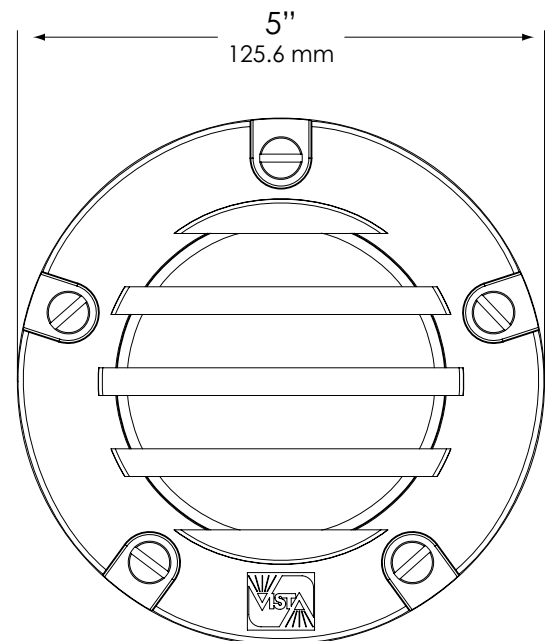

SOCKET/LAMP HOLDER:

Top grade ceramic socket with nickel contacts, stainless steel springs, and Teflon-jacketed wire leads.

LENS:

Clear, convex, tempered, shock & heat-resistant, soda-lime glass lens. Optical effect lenses are available; see accessories column on fixture ordering information chart.

OPTICS/AIMING:

Adjustable lamp bracket provides up to 25° of tilt as well as 360° rotation of housing for precise beam control. Lamp bracket can be locked into place to prevent disrupting lamp position when relamping.

MOUNTING:

In-grade. Mounting accessories not required.

FASTENERS:

All fasteners are stainless steel.

WIRING:

Prewired with a three-foot pigtail of 18-2 direct-burial cable and underground connectors for a secure connection to supply cable.

CERTIFICATION:

UL Listed to U.S. and Canadian safety standards for low voltage landscape luminaires (UL 1838). Maximum wattages allowed by Underwriters Laboratories (UL) for U.S. and Canadian markets may vary. Maximum wattages specified are Underwriters Laboratories U.S. standard. Please contact Vista for any questions about maximum wattages allowed by UL Canadian standards.

All Vista luminaires are [MADE IN U.S.A.](#)

DIMENSIONS:

Vista Professional Outdoor Lighting reserves the right to modify the design and/or construction of the fixture shown without further notification.