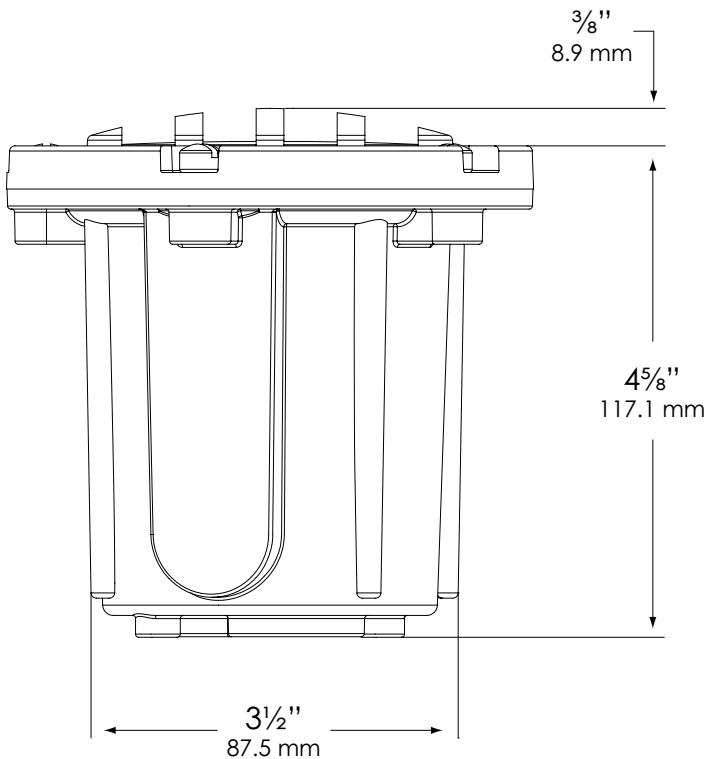

SOCKET/LAMP HOLDER:

Top grade ceramic socket with nickel contacts, stainless steel springs, and Teflon-jacketed wire leads.

LENS:

Clear, convex, tempered, shock & heat-resistant, soda-lime glass lens. Optical effect lenses are available; see accessories column on fixture ordering information chart.

OPTICS/AIMING:

Adjustable lamp bracket provides up to 25° of tilt as well as 360° rotation of housing for precise beam control. Lamp bracket can be locked into place to prevent disrupting lamp position when relamping.

MOUNTING:

In-grade. Mounting accessories not required.

FASTENERS:

All fasteners are stainless steel.

WIRING:

Prewired with a three-foot pigtail of 18-2 direct-burial cable and underground connectors for a secure connection to supply cable.

CERTIFICATION:

UL Listed to U.S. and Canadian safety standards for low voltage landscape luminaires (UL 1838). Maximum wattages allowed by Underwriters Laboratories (UL) for U.S. and Canadian markets may vary. Maximum wattages specified are Underwriters Laboratories U.S. standard. Please contact Vista for any questions about maximum wattages allowed by UL Canadian standards.

All Vista luminaires are [MADE IN U.S.A.](#)

DIMENSIONS:

Vista Professional Outdoor Lighting reserves the right to modify the design and/or construction of the fixture shown without further notification.