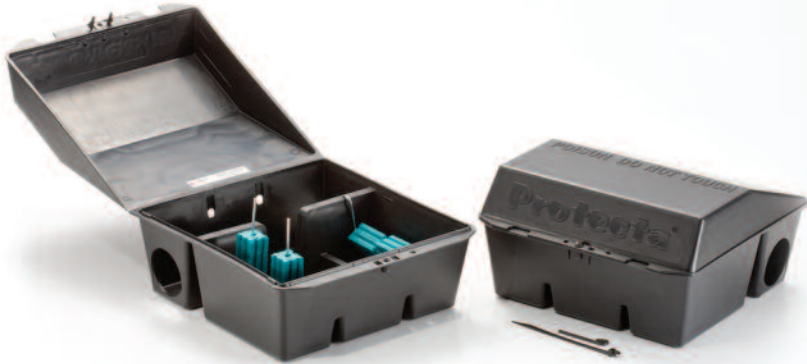

PROTECTA®

PROTECTA

- ▶ The 'Original' tamper-resistant bait station
- ▶ Made of heavy-duty molded plastic
- ▶ Horizontal and vertical bait securing rods included

PACKAGING:

6 stations per case with bait securing rods, insert trays & service record cards

PRODUCT

Protecta Black

CODE

PS2540

DIMENSIONS (in)

11 x 11 1/2 x 6

LP

- ▶ Tamper-resistant rat size bait station
- ▶ Triangular shape designed for corner placements
- ▶ Fits Super-Size BLOX, BLOX, tracking powder, liquid, pellets and cereal baits
- ▶ Dog & child tamper-resistant

PACKAGING:

6 stations per case with bait securing rods & service record stickers
Available in gray and black

PRODUCT

Protecta LP Black
Protecta LP Gray

CODE

LP2625
LP2635

DIMENSIONS (in)

13 1/2 x 9 x 3 1/4
13 1/2 x 9 x 3 1/4