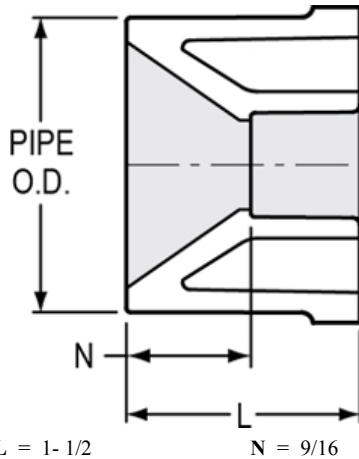

Part No: 437-167

Schedule 40 White

Bushing

Desc: 1-1/4X3/4 PVC RED BUSH SPIGOTXSOC SCH40

MSRP: 2.02

Part Code: 040

Weight(lbs): 0.11

Weight(kg): 0.05

Weight(gm): 50

Size: 1-1/4"X3/4"

Color: WHITE

Material: PVC

Connection Spigot x Socket
Type Reduction

L = 1- 1/2

N = 9/16

Injection Molded Dimension References:

- G** = (LAYING LENGTH) intersection of center lines to bottom of socket/thread; 90° elbows, tees, crosses; ± 1/32 inch.
- H** = Intersection of center lines to face of fitting; 90° elbows tees, crosses; ± 1/32 inch.
- J** = Intersection of center lines to bottom of socket/thread; 45° elbows; ± 1/32 inch
- L** = Overall length of fittings; ± 1/16 inch.
- M** = Outside diameter of socket/thread hub; ± 1/16 inch.
- N** = Socket bottom to socket bottom; couplings; ± 1/16 inch.
- W** = Height of cap; ± 1/16 inch

Typical Molded Dimension References

The information printed here is based on current information & product design at the time of publication and is subject to change without notification. Spears® ongoing commitment to product improvement may result in some variation. No representation, guarantees or warranties of any kind are as to its accuracy, suitability for particular application or results to be obtained therefrom. For verification of technical data or additional information, please contact Spears® Technical Service Department :: WEST COAST : (818) 364-1611 - EAST COAST : (717) 938-9006