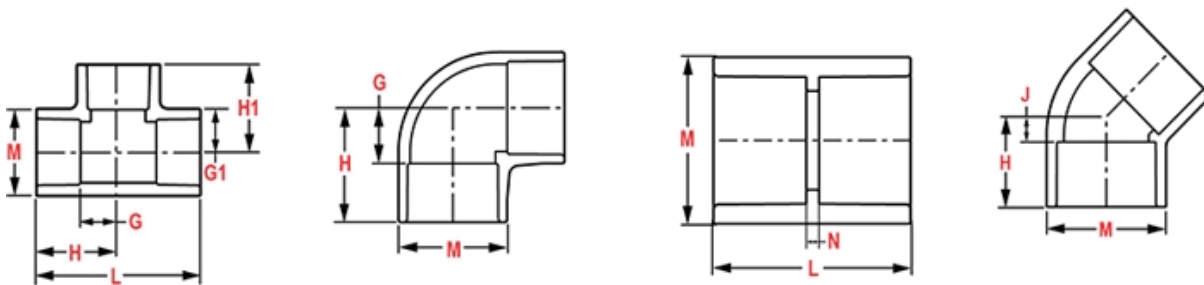

Typical Molded Dimension References

The information printed here is based on current information & product design at the time of publication and is subject to change without notification. Spears® ongoing commitment to product improvement may result in some variation. No representation, guarantees or warranties of any kind are as to its accuracy, suitability for particular application or results to be obtained therefrom. For verification of technical data or additional information, please contact Spears® Technical Service Department :: WEST COAST : (818) 364-1611 - EAST COAST : (717) 938-9006