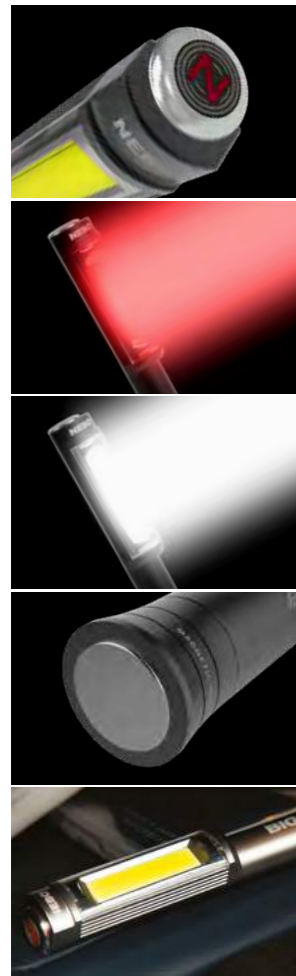

Equipped with new C•O•B LED technology, the **BIG LARRY™** outputs 400 lumens of intense light. Secondary light modes include Low (160 lumens) and the Emergency Red Flash mode. This intense red light is perfect for distress signaling or roadside emergencies. The anodised aluminium body and recessed LED housing ensures that the **BIG LARRY™** can handle any situation.

3 LIGHT MODES

- High (400 lumens) - 4.5 hours / 29 meters
- Low (160 lumens) - 15 hours / 17 meters
- Red Flash - 40 hours

DESIGN

- Anodised aircraft-grade aluminium; water and impact-resistant
- Powerful magnetic base

OPERATION

- Top-positioned, ON/OFF button

BATTERIES

- Powered by 3 AA batteries (included)

SPECS

- Weight: 211 grams
- (H) 188mm x (W) 28mm x (D) 28mm

ASSORTED COLOURS
(countertop only)

- Black
- Silver

Don't let the name fool you, **LIL LARRY™** packs enough power to take its rightful place in the Larry family. Equipped with a 250 lumen C•O•B work light, **LIL LARRY™** features 3 light modes: high, low and emergency red flash. The anodised aluminium body and recessed LED housing ensure that **LIL LARRY™** is ready for any task. **Flex-Fuel™** allows the **LiL Larry** to condense in size and operate with 2 AAA batteries instead of 3 AAA.