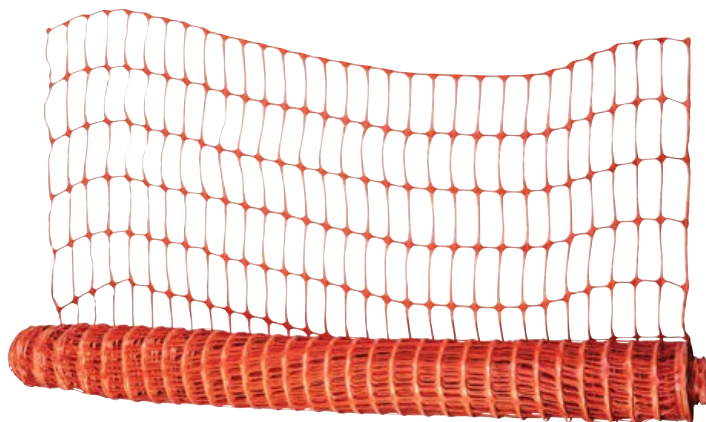

# TRAFFIC SAFETY

## Safety Cones

- 100% PVC injection molded cone
- Available in various bright fluorescent colors with UV inhibitor
- Cleated base allows firm grip to the road
- Superior flexibility in any kind of adverse weather condition
- Reflective bars on orange cones provide wide angle reflectivity
- Collapsible orange cone condenses down flat for easy transport

Orange Item No.	Green Item No.	White Item No.	Yellow Item No.	Blue Item No.	Description
7500-12*	N/A	N/A	N/A	N/A	12" sport cone
7500-18*	7400-18B <sup>o</sup>	7410-18	7420-18	7430-18	18" cone
7501-18*	N/A	N/A	N/A	N/A	18" w reflective bars
7522-18	N/A	N/A	N/A	N/A	18" collapsible
7500-28*	7400-28B <sup>o</sup>	7410-28	7420-28	7430-28	28" cone
7501-28*	N/A	N/A	N/A	N/A	28" w reflective bars
7501-36B <sup>o</sup>	N/A	N/A	N/A	N/A	36" w reflective bars

## Barrier Fence

- 4' H x 100' W
- Ideal for off-limits and hazardous areas
- Quick and easy set-up
- Portable high-visibility polypropylene mesh barrier
- Economical fencing

**Orange**  
Item No.  
7590-100