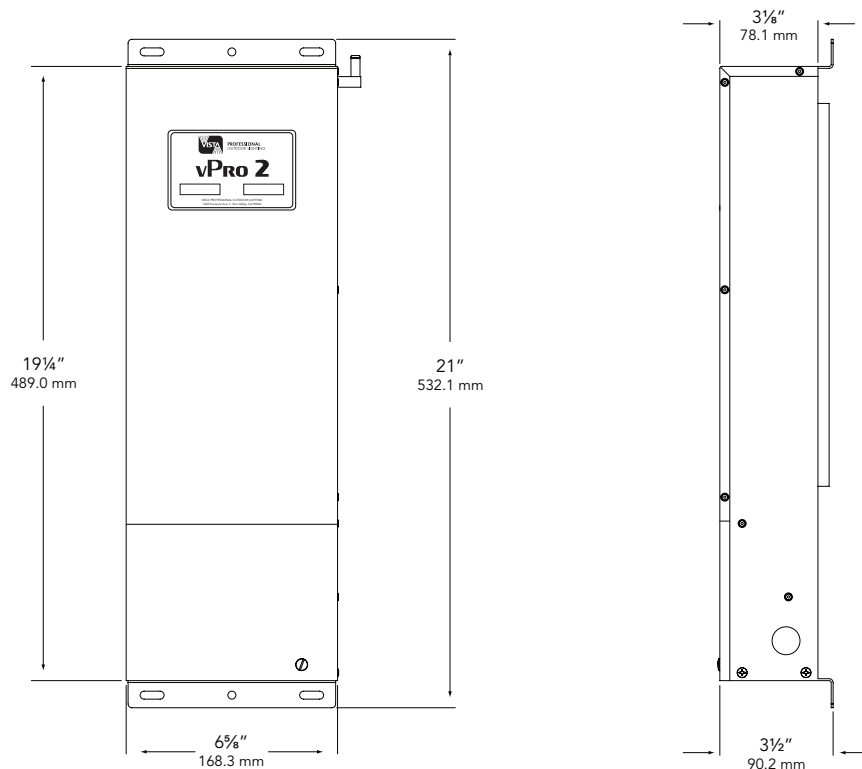

**PROFESSIONAL
OUTDOOR LIGHTING**

Type: _____

Model: _____

Project: _____

SPECIFICATION SHEET

MODEL vPRO 2 Landscape Series • Transformers • Power Supply

TRANSFORMER SPECIFICATIONS:

EXTERIOR CONSTRUCTION:

20-gauge polished, top-grade domestic, 304 stainless steel.

FINISH:

Polished stainless steel with Smudge-Free clear powder-coat. Also, polyester powder-coat finish available in Black, Verde, Architectural Brick, Architectural Bronze, Light Bronze, Dark Bronze, Special Bronze, Granite, Pewter, Terracotta, Rust, Hunter Green, Mocha, Weathered Bronze, Weathered Iron, and White.

TRANSFORMER CHARACTERISTICS:

Available Power Rating: 75 - 300 Watts.

Primary Voltage: 120 Volts (Also available in 240V, 50 or 60 cycle - special order only.)

Secondary Voltage: Fully dimable, user selected 12 or 15 Volts.

Solid State power supply.

Downloadable app allows control by approved Bluetooth® 4.0 enabled device. Astronomic programming with multiple on/off and dimming.

TERMINALS:

Extra-large terminal strip for multiple low voltage cable connections.

WIRING:

6-foot, heavy-gauge, grounded, water-resistant power cord with integrally molded plug.

CERTIFICATION:

UL Listed to U.S. safety standards for landscape lighting transformers (UL 1838).

All Vista transformers are **MADE IN THE U.S.A.**

DIMENSIONS:

Vista Professional Outdoor Lighting reserves the right to modify the design and/or construction of the fixture shown without further notification.