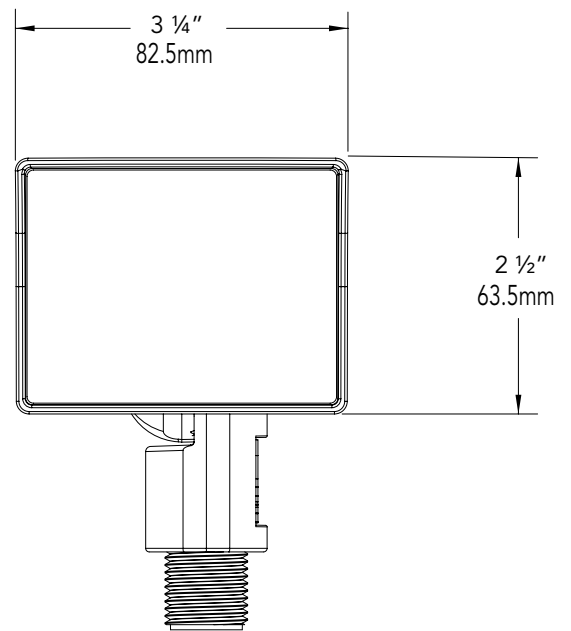

**PROFESSIONAL
OUTDOOR LIGHTING**

Type:

Model:

Project:

SPECIFICATION SHEET

MODEL 5105 Landscape Series • Up & Accent Lights

FIXTURE SPECIFICATIONS:

HOUSING:

Die-cast, copper-free aluminum.

FINISH:

Durable powder coat finish available in Black, Architectural Bronze, Dark Bronze, Granite, White, Architectural Brick, Light Bronze, Special Bronze, Glossy Gray, Rust, Hunter Green, Weathered Bronze, Weathered Iron, Graphite Metallic, Verde, Pewter, Mocha and Olde Finish. Custom Powder coat finishes available on request.

LENS:

Frosted, tempered, shock and heat resistant, soda-lime glass lens.

LAMP TYPE:

LED Lamp Only - 2W, 3W & 4W (3W is standard). Color temperature available in W-Warm (3000K), N-Neutral (4000K), C-Cool (5000K).

ELECTRICAL:

Input voltage range 9 - 15V AC regulated to achieve uniform illumination throughout the cable run of fixtures. Integral surge & reverse polarity protection.

MOUNTING:

Injection-molded composite adjustable knuckle with ½" NPS stem. Fixture may be mounted into threaded hubs in junction boxes, ground stakes (GR), tree mount boxes (TR), or mounting canopies (WR).

FASTENERS:

All fasteners are stainless steel.

WIRING:

Prewired with a three-foot pigtail of 18-2 direct-burial cable and underground connectors for a secure connection to supply cable.

All Vista luminaires are **MADE IN U.S.A.**

DIMENSIONS:

Vista Professional Outdoor Lighting reserves the right to modify the design and/or construction of the fixture shown without further notification.