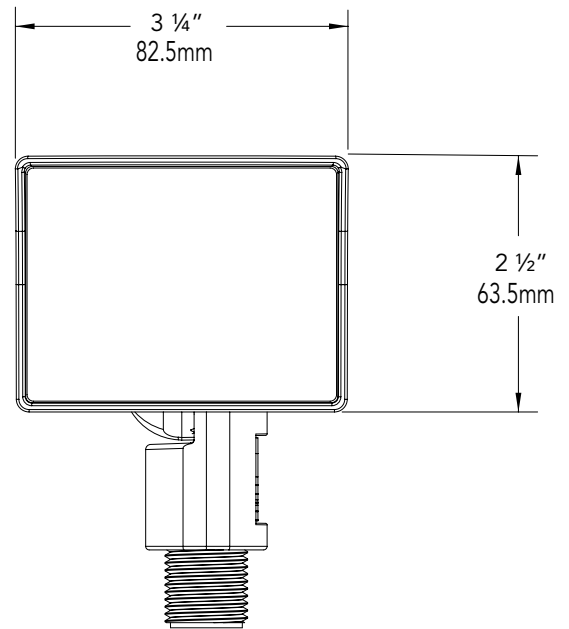

**PROFESSIONAL
OUTDOOR LIGHTING**

Type:

Model:

Project:

SPECIFICATION SHEET

MODEL 5105 Landscape Series • Up & Accent Lights

FIXTURE SPECIFICATIONS:

HOUSING:

Die-cast, copper-free aluminum.

FINISH:

Durable powder coat finish available in Black, Architectural Bronze, Dark Bronze, Granite, White, Architectural Brick, Light Bronze, Special Bronze, Glossy Gray, Rust, Hunter Green, Weathered Bronze, Weathered Iron, Graphite Metallic, Verde, Pewter, Mocha and Olde Finish. Custom Powder coat finishes available on request.

LENS:

Frosted, tempered, shock and heat resistant, soda-lime glass lens.

LAMP TYPE:

LED Lamp Only - 2W, 3W & 4W (3W is standard). Color temperature available in W-Warm (3000K), N-Neutral (4000K), C-Cool (5000K).

ELECTRICAL:

Input voltage range 9 - 15V AC regulated to achieve uniform illumination throughout the cable run of fixtures. Integral surge & reverse polarity protection.

MOUNTING:

Injection-molded composite adjustable knuckle with ½" NPS stem. Fixture may be mounted into threaded hubs in junction boxes, ground stakes (GR), tree mount boxes (TR), or mounting canopies (WR).

FASTENERS:

All fasteners are stainless steel.

WIRING:

Prewired with a three-foot pigtail of 18-2 direct-burial cable and underground connectors for a secure connection to supply cable.

All Vista luminaires are **MADE IN U.S.A.**

DIMENSIONS:

Vista Professional Outdoor Lighting reserves the right to modify the design and/or construction of the fixture shown without further notification.