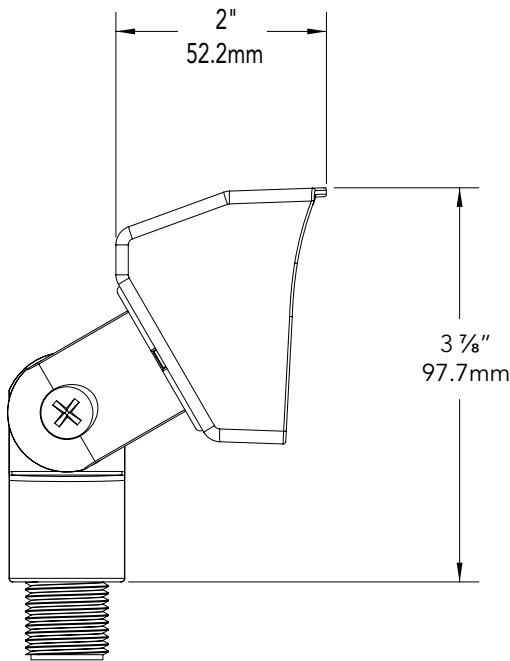

ELECTRICAL:

Input voltage range 9 - 15V AC regulated to achieve uniform illumination throughout the cable run of fixtures. Integral surge & reverse polarity protection.

MOUNTING:

Injection-molded composite adjustable knuckle with ½" NPS stem. Fixture may be mounted into threaded hubs in junction boxes, ground stakes (GR), tree mount boxes (TR), or mounting canopies (WR).

FASTENERS:

All fasteners are stainless steel.

WIRING:

Prewired with a three-foot pigtail of 18-2 direct-burial cable and underground connectors for a secure connection to supply cable.

All Vista luminaires are **MADE IN U.S.A.**

DIMENSIONS:

Vista Professional Outdoor Lighting reserves the right to modify the design and/or construction of the fixture shown without further notification.

SPECIFICATION SHEET

MODEL 5105 Landscape Series • Up & Accent Lights