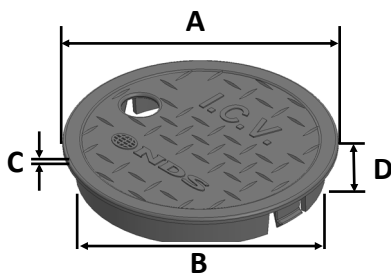

107BCH

Series: Standard Series
 Material: Polypropylene
 Box Color: Black
 Lid Color: Green
 Lid Marking: ICV
 (Irrigation Control Valve)
 Box Weight: 0.87 lbs
 Lid Weight: 0.19 lbs
 Total Weight: 1.06 lbs
 Load rating:
 Pedestrian & lawn care equipment

Snap-in lid

MADE IN THE USA

Lid Dimensions	
A. Top diameter	6 1/16"
B. Bottom diameter	5 9/16"
C. Rim thickness	1/8"
D. Overall height	15/16"

Mouse hole:

2 3/8" x 2 3/8"

Box Dimensions	
A. Top inside diameter	5 5/8"
B. Top outside diameter	6 3/16"
C. Bottom inside diameter	6 15/16"
D. Bottom outside diameter	7 5/8"
E. Height	8 11/16"