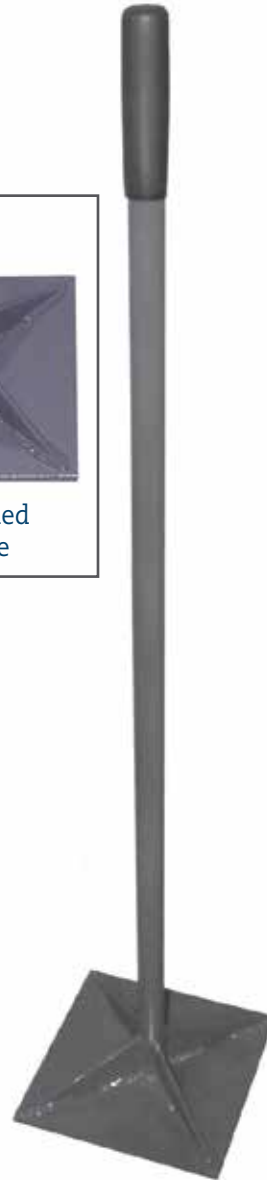

### Features:

- All steel plate — for strength not cast

## Edger

Half Moon Edger

**82019** Weight: 5.5 lbs

## Temper

Tamper 8" x 8"

**82045** Weight: 15.5 lbs

Tamper 10" x 10"

**82047** Weight: 15.5 lbs