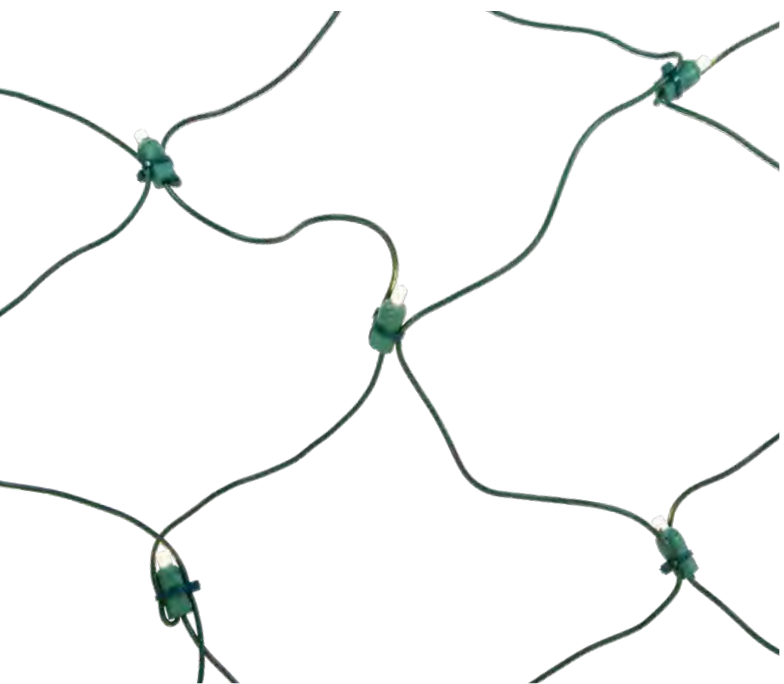

ICICLE LIGHTS

Commercial Coaxial Icicle Light String

Our superior quality, faceted icicle lights are the answer to your decorating dreams! Durable, weather resistant icicle lights are built to last and maintain professional display even in harsh climates. Hang these stunning strands from your roof, across a white picket fence, or along your porch railing to create an elegant display.

FEATURES

- Faceted Mini lens style icicle lights
- Coaxial power connection system provides strain relief and keeps moisture out of connections
- 6" spacing with 8" and 16" drops
- Perfect for roof lines or perimeter fencing
- 60,000 hours rated life
- CSAus Certified for indoor and outdoor use

LED ICICLE LIGHTS ORDERING INFORMATION

ITEM NUMBER	COLOR	LENGTH	WATTAGE	DROPS	SPACING	MAX RUN	WIRE
MINI-ICE-70/6-W-PW	Pure White	8 ft	4.8W / String	16 (8"-16")	6"	210W / 43 Strings	White
MINI-ICE-70/6-W-UWW	Ultra Warm White	8 ft	4.8W / String	16 (8"-16")	6"	210W / 43 Strings	White

ICICLE LIGHT ACCESSORIES

ITEM NUMBER	DESCRIPTION
LEDPWRCON-4A-WH	120V Power Adapter (Required) / White

NET LIGHTS

Standard LED Net Lights

Featuring 70 wide angle (5mm) LEDs configured perfectly in a 4' x 6' net, our net lights are great for decorating hedges, bushes, and shrubs or wrapping tree trunks. Simple to use, and reduces your installation time and last longer than the incandescent alternative.