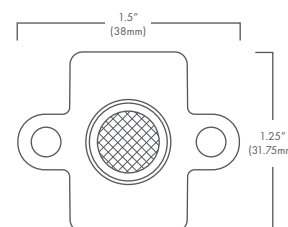

MINI BEAM

DESCRIPTION

The Mini Beam is the perfect lamp to bring light to hard-to-reach places, whether under water, in a water feature, under stairs, stone walls, stone lanterns, or any small space. This directional product solves the issue of fitting a fixture and a lamp into a small area.

FEATURES

- 12ft lead wire
- All-in-one lamp and fixture
- Water safe

MINI BEAM

Wattage	1.5	3	6
Lumens	90	200	400
Beam Spread	36°	36°	36°
Kelvin Temperature	2700	2700	2700
Operating Range	8-24 VAC/DC	8-24 VAC/DC	8-24 VAC/DC
CRI	80	80	80
IP	68	68	68
Lamp Life (hours)	30,000	30,000	30,000
Warranty (years)	3	3	3

Part Number: **MINI-BEAM-XXXX-XXX**

Kelvin/Color | Lumens

90 and 200

400