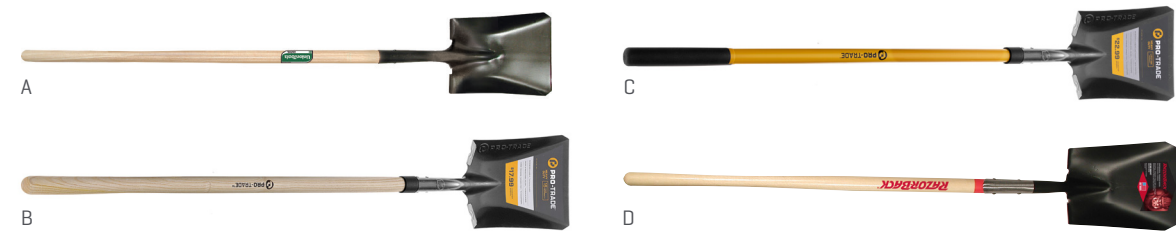

SHOVELS

Double riveted, powder coated carbon steel collar that connects handle to blade

Thick gauge steel blade for maximum durability and strength

Forward turned step for secure foot placement and added comfort

RAKES

Single riveted, steel ferrule construction that secures head to handle

Sharpened, hardened tines that handle the toughest jobs

24 rust-resistant tines that provide smooth raking action for clearing leaves and debris

ROUND POINT SHOVELS

KEY	SKU	BRAND	TYPE	DESCRIPTION	GAUGE	WARRANTY	PRICE
A	40191	Union	Round Point	Open Back 48" Hardwood Handle	16 Gauge	5 Years	\$12.99
B	PT-RPS1-WD	Pro-Trade	Round Point	Open Back 48" Wood Handle	13 Gauge	15 Years	\$17.99
C	PT-RPS1-FG	Pro-Trade	Round Point	Open Back 48" Fiberglass Handle	13 Gauge	Lifetime	\$22.99
D	45520	Razor-Back	Round Point	Open Back 48" Hardwood Handle	14 Gauge	Limited Lifetime	\$26.99
E	45013	Razor-Back	Round Point	Closed Back 48" Fiberglass Handle	14 Gauge	Limited Lifetime	\$39.99

SQUARE POINT SHOVELS

KEY	SKU	BRAND	TYPE	DESCRIPTION	GAUGE	WARRANTY	PRICE
A	40184	Union	Square Point	Open Back 44" Hardwood Handle	16 Gauge	5 Years	\$12.99
B	PT-SPS1-WD	Pro-Trade	Square Point	Open Back 48" Wood Handle	13 Gauge	15 Years	\$17.99
C	PT-SPS1-FG	Pro-Trade	Square Point	Open Back 48" Fiberglass Handle	13 Gauge	Lifetime	\$22.99
D	44124	Razor-Back	Square Point	Open Back 48" Hardwood Handle	14 Gauge	Limited Lifetime	\$26.99