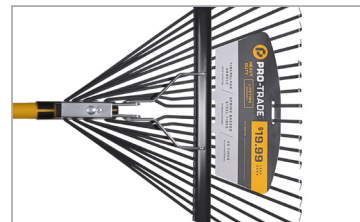

SHOVELS

Double riveted, powder coated carbon steel collar that connects handle to blade

Thick gauge steel blade for maximum durability and strength

Forward turned step for secure foot placement and added comfort

RAKES

Single riveted, steel ferrule construction that secures head to handle

Sharpened, hardened tines that handle the toughest jobs

24 rust-resistant tines that provide smooth raking action for clearing leaves and debris