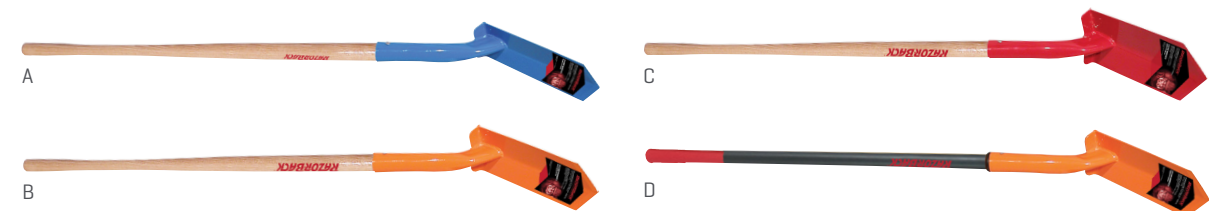

SHOVELS

Double riveted, powder coated carbon steel collar that connects handle to blade

Thick gauge steel blade for maximum durability and strength

Forward turned step for secure foot placement and added comfort

RAKES

Single riveted, steel ferrule construction that secures head to handle

Sharpened, hardened tines that handle the toughest jobs

24 rust-resistant tines that provide smooth raking action for clearing leaves and debris

ROUND POINT SHOVELS

KEY	SKU	BRAND	TYPE	DESCRIPTION	GAUGE	WARRANTY	PRICE
A	40191	Union	Round Point	Open Back 48" Hardwood Handle	16 Gauge	5 Years	\$12.99
B	PT-RPS1-WD	Pro-Trade	Round Point	Open Back 48" Wood Handle	13 Gauge	15 Years	\$17.99
C	PT-RPS1-FG	Pro-Trade	Round Point	Open Back 48" Fiberglass Handle	13 Gauge	Lifetime	\$22.99
D	45520	Razor-Back	Round Point	Open Back 48" Hardwood Handle	14 Gauge	Limited Lifetime	\$26.99
E	45013	Razor-Back	Round Point	Closed Back 48" Fiberglass Handle	14 Gauge	Limited Lifetime	\$39.99

SQUARE POINT SHOVELS

KEY	SKU	BRAND	TYPE	DESCRIPTION	GAUGE	WARRANTY	PRICE
A	40184	Union	Square Point	Open Back 44" Hardwood Handle	16 Gauge	5 Years	\$12.99
B	PT-SPS1-WD	Pro-Trade	Square Point	Open Back 48" Wood Handle	13 Gauge	15 Years	\$17.99
C	PT-SPS1-FG	Pro-Trade	Square Point	Open Back 48" Fiberglass Handle	13 Gauge	Lifetime	\$22.99
D	44124	Razor-Back	Square Point	Open Back 48" Hardwood Handle	14 Gauge	Limited Lifetime	\$26.99