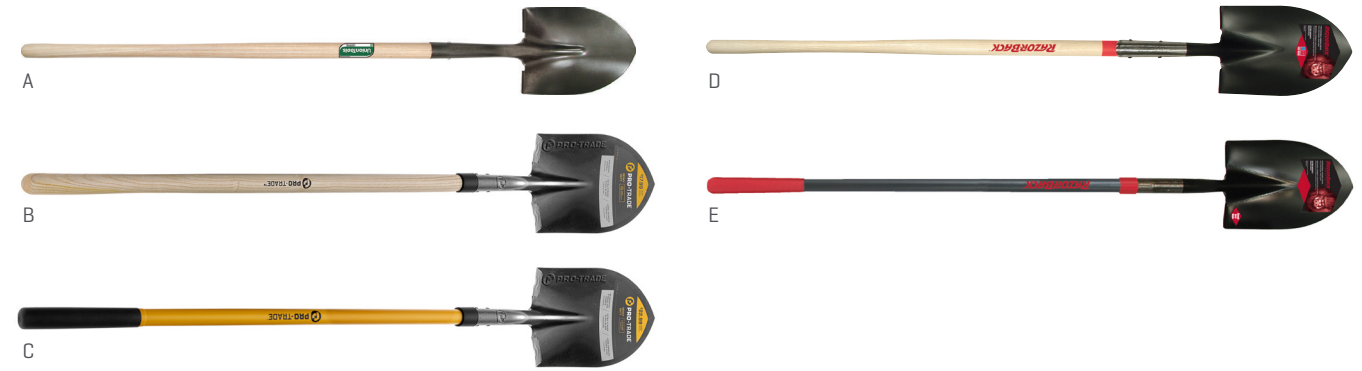

SHOVELS

Double riveted, powder coated carbon steel collar that connects handle to blade

Thick gauge steel blade for maximum durability and strength

Forward turned step for secure foot placement and added comfort

RAKES

Single riveted, steel ferrule construction that secures head to handle

Sharpened, hardened tines that handle the toughest jobs

24 rust-resistant tines that provide smooth raking action for clearing leaves and debris

ROUND POINT SHOVELS

KEY	SKU	BRAND	TYPE	DESCRIPTION	GAUGE	WARRANTY	PRICE
A	40191	Union	Round Point	Open Back 48" Hardwood Handle	16 Gauge	5 Years	\$12.99
B	PT-RPS1-WD	Pro-Trade	Round Point	Open Back 48" Wood Handle	13 Gauge	15 Years	\$17.99
C	PT-RPS1-FG	Pro-Trade	Round Point	Open Back 48" Fiberglass Handle	13 Gauge	Lifetime	\$22.99
D	45520	Razor-Back	Round Point	Open Back 48" Hardwood Handle	14 Gauge	Limited Lifetime	\$26.99
E	45013	Razor-Back	Round Point	Closed Back 48" Fiberglass Handle	14 Gauge	Limited Lifetime	\$39.99