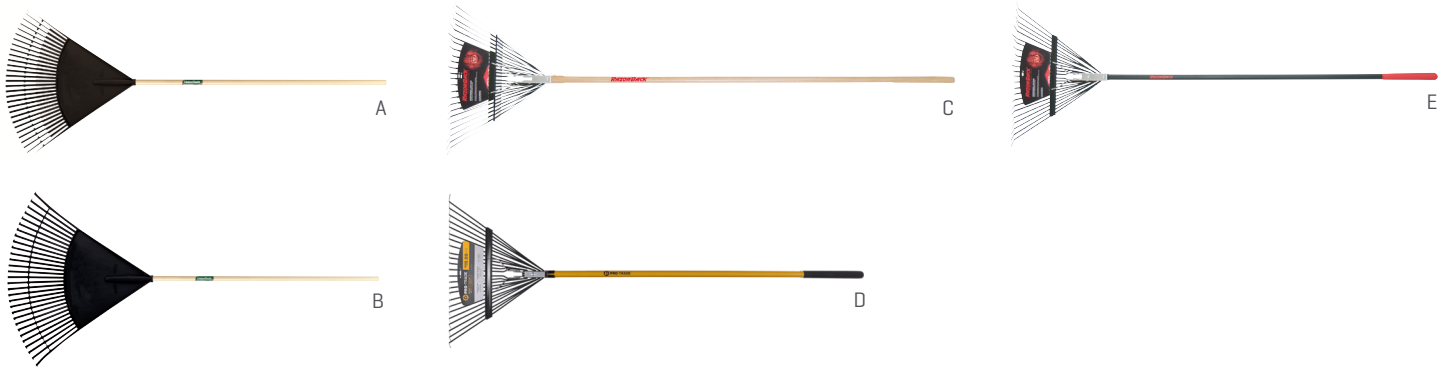

BOW RAKES

| KEY | SKU | BRAND | TYPE | DESCRIPTION | WARRANTY | PRICE |
|-----|------------|------------|------|--|------------------|---------|
| A | PT-BWR2-WD | Pro-Trade | Bow | 16 Tine Welded Head 60" Wood Handle | 15 Years | \$17.99 |
| B | PT-BWR1-WD | Pro-Trade | Bow | 16 Tine Forged Head 60" Wood Handle | Lifetime | \$22.99 |
| C | 63141 | Razor-Back | Bow | 15 Tine Steel Head 66" Wood Handle | Limited Lifetime | \$27.99 |
| D | 63184 | Razor-Back | Bow | 15 Tine Steel Head 60" Fiberglass Handle | Limited Lifetime | \$32.99 |

LEAF & SPRING TINE RAKES

| KEY | SKU | BRAND | TYPE | DESCRIPTION | WARRANTY | PRICE |
|-----|------------|------------|-------------|---|----------|---------|
| A | 64309 | Union | Leaf-Poly | 24" Poly Head 48" Wood Handle | 5 Years | \$10.99 |
| B | 64169 | Union | Leaf-Poly | 30" Poly Head 48" Wood Handle | 5 Years | \$14.99 |
| C | 2911200 | Razor-Back | Spring Tine | Spring Brace 24 Tine Steel Head 54" Wood Handle | Lifetime | \$14.99 |
| D | PT-LFR1-FG | Pro-Trade | Spring Tine | 24 Tine Steel Head 51" Fiberglass Handle | Lifetime | \$19.99 |
| E | 2915200 | Razor-Back | Spring Tine | Spring Brace 24 Tine Steel Head 51" Fiberglass Handle | Lifetime | \$24.99 |