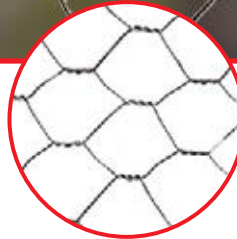

Fencing

FENCING

Tomato Guard

- ☑ Galvanized prior to welding, which provides a smooth finish to the wire surface
- ☑ Prevents plant sprawl and rot yet provides easy access to fruit
- ☑ Twenty foot roll makes 4 cylindrical cages

SKU	Gauge	Mesh	Size
TG4820	14	4 in. x 6 in.	48 in. x 20 ft.

ACCESSORIES

Aviary Netting

- ☑ Galvanized wire is woven into a uniform hexagon mesh, similar to poultry netting, but suited for smaller birds
- ☑ Use to construct poultry and pet pens, garden pest barriers, and arts and crafts projects

SKU	Gauge	Mesh	Size
AN2425	22	1/2 in.	24 in. x 25 ft.
AN24100	22	1/2 in.	24 in. x 100 ft.
AN3625	22	1/2 in.	36 in. x 25 ft.
AN36100	22	1/2 in.	36 in. x 100 ft.
AN48100	22	1/2 in.	48 in. x 100 ft.
AN72100	22	1/2 in.	72 in. x 100 ft.