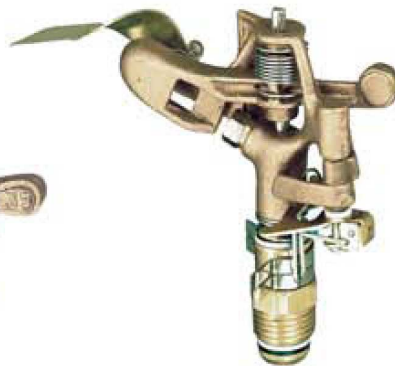

# Impulse Sprinklers

**7210 - Full/Part Circle**  
1/2" Male pipe thread connection.  
Anti-splash arm reduces backsplash.  
Includes the 5/32" Black nozzle.  
Pack: 50/200 (Bulk)

**7249 - Zinc Full Circle Double Throw**  
1/2" Male pipe thread connection.  
Pack: 10/80

**7220 - Promotional Full/Part Circle**  
1/2" Male pipe thread connection.  
Anti-splash arm reduces backsplash.  
Includes the 7/64" Blue nozzle.  
Pack: 24 (Bulk)

**7250 - Brass Full Circle**  
1/2" Male pipe thread connection.  
Anti-splash arm reduces backsplash.  
Pack: 10/80 (Carded)

**2301 - Spinner**  
Covers up to 40' diameter.  
1/2" female iron pipe inlet.  
Pack: 20/200 (Carded)

**7270 - Zinc Full/Part Circle  
with Anti-splash Arm**  
1/2" Male pipe thread connection.  
Anti-splash arm reduces backsplash.  
Pack: 10 (Carded)

**7285 - Brass 3/4" Full/Part Circle**  
Pack: 10/40 (Bulk)  
**7290 - Brass 1" Full/Part Circle**  
Pack: 10/40 (Bulk)

**7275 - Brass Full/Part Circle**  
1/2" Male pipe thread connection.  
Anti-splash arm reduces backsplash.  
Pack: 10 (Carded)