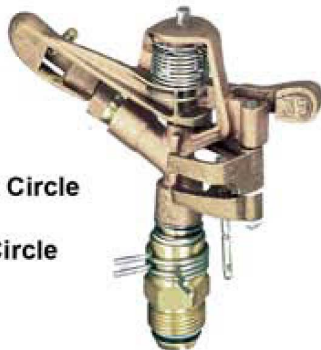

# Impulse Sprinklers

**7210 - Full/Part Circle**  
1/2" Male pipe thread connection.  
Anti-splash arm reduces backsplash.  
Includes the 5/32" Black nozzle.  
Pack: 50/200 (Bulk)

**7249 - Zinc Full Circle Double Throw**  
1/2" Male pipe thread connection.  
Pack: 10/80

**7220 - Promotional Full/Part Circle**  
1/2" Male pipe thread connection.  
Anti-splash arm reduces backsplash.  
Includes the 7/64" Blue nozzle.  
Pack: 24 (Bulk)

**7250 - Brass Full Circle**  
1/2" Male pipe thread connection.  
Anti-splash arm reduces backsplash.  
Pack: 10/80 (Carded)

**2301 - Spinner**  
Covers up to 40' diameter.  
1/2" female iron pipe inlet.  
Pack: 20/200 (Carded)

**7270 - Zinc Full/Part Circle  
with Anti-splash Arm**  
1/2" Male pipe thread connection.  
Anti-splash arm reduces backsplash.  
Pack: 10 (Carded)

**7285 - Brass 3/4" Full/Part Circle**  
Pack: 10/40 (Bulk)  
**7290 - Brass 1" Full/Part Circle**  
Pack: 10/40 (Bulk)

**7275 - Brass Full/Part Circle**  
1/2" Male pipe thread connection.  
Anti-splash arm reduces backsplash.  
Pack: 10 (Carded)