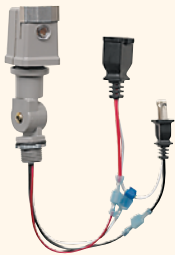

**Transformer Accessories**

**RPM-100**

Remote Photocell Module

**DTC-170**

Digital 7-Day Electronic Timer

**DTC-200**

Digital 28-Setting Astronomic Timer

**TC-112**

24-Hr Electromechanical Timer

**DTC-210**

Dual Output Digital 28 Setting Astronomic Timer

**ICC-150**

Irrigation Controller Coupler (for RP transformers only)

**FPC-150**

Field Installed Photocell, Swivel Mount and Wire Harness

**FPC-170**

Field Installed Photocell, Swivel Mount

**FPC-160**

Field Installed, Fixed Position Photocell

**RP-2004**

Field Installed Photocell, for use with RPM-100

**ORDERING INFORMATION** *Select appropriate choice from each column*

*example: ES-150-RP*

Model	Wattage	Finish (Clear Coat finish is standard for ES-150)		Control Option
ES	150	B Black	GT Granite	RP RPM-100 Remote photocell with electronic timer included
ITT	300 600	Z Architectural Bronze	TC Terracotta	T TC-112 Mechanical timer included
		DZ Dark Bronze	R Rust	Not Available
		LZ Light Bronze	HG Hunter Green	
		SB Special Bronze	M Mocha	
		G Verde	WB Weathered Bronze	
		P Pewter	WI Weathered Iron	
		BR Architectural Brick	W White	