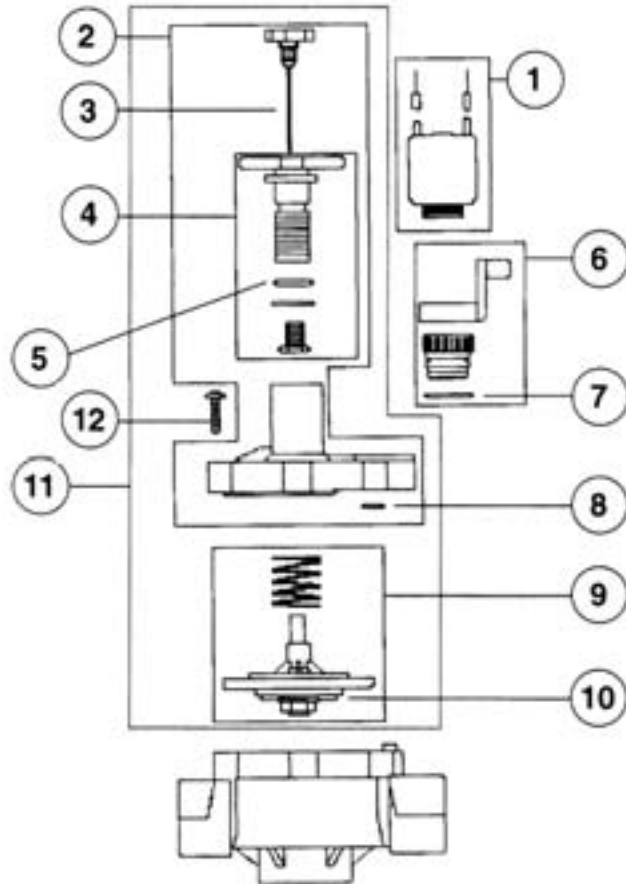

VALVES (DISCONTINUED)

CENTURY SERIES ELECTRIC GLOBE/ANGLE

MODEL NUMBERS:

- 100-1
- 100-1.5
- 100-2
- 100-3

REF.#	DESCRIPTION	100-1 PART NO.	100-1.5 PART NO.	100-2 PART NO.	100-3 PART NO.
1	Solenoid Assembly, 24 VAC, 60 Hz	R811-24VACG	R811-24VACG	R811-24VACG	R811-24VACG
1	Solenoid Assembly, 24 VAC, 50 Hz	588403	588403	588403	588403
2	Bonnet Assembly	R-2001-H	R-2001-H	R-2006	R-2006
3	Metering Rod Assembly	R-1552	R-1552	R-1552	R-1552
4	Stem Assembly	R2862-1	R2862-1	R-1032	R-1032
5	O-Ring	R688701	R688701	R688701	R688701
6	Manual Bleed Assembly	R606902	R606902	R606902	R606902
7	O-Ring	R1631	R1631	R1631	R1631
8	O-Ring	R1054	R1054	R1054	R1054
9	Diaphragm Assembly	R-1308	R-1310	R-1312	R-1314
10	Seat Seal	-----	-----	R1058	R1059
11	Repair Kit (Includes Ref.# 5, 7, 8, 9 & 12)	SPK-100-1	SPK-100-1.5	SPK-100-2	SPK-100-3
12	Retro Kit Screws (100)	R739001	R739001	R739001	R739001